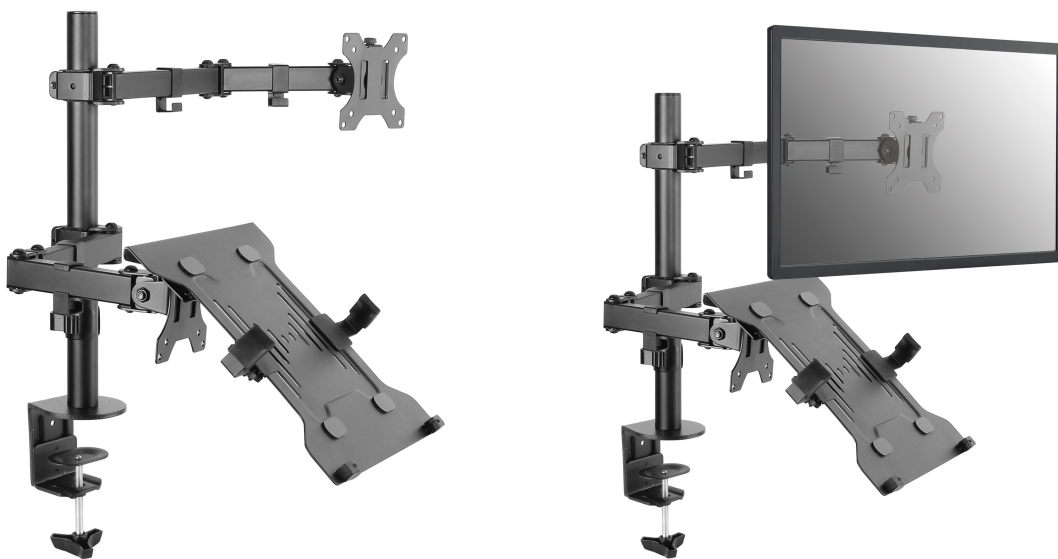

ergowerken

overall lekker werken

I Overview

The equip® Dual Arm Monitor Laptop Desk Mount Bracket is a compact but sturdy product that ensures a reliable installation of your LCD/LED monitor. Follow the graphic guide included in the package, you can install your monitor on your own with ease.

I Drawing

I Key Features

- 360° Rotary VESA Plate
- Detachable VESA Plate Design
- Built in cable management
- VESA standards compliant

I Specification

Material	Steel
Surface Finished	Powder Coating
Color	Black
Dimension	1006x356x548mm
Installation	Grommet, Clamp
Suggested Screen Size	13" - 32"
Support Curved TV	No
Screen Q'ty	1
Load Capacity	8KG per Monitor
VESA Mount Standard	75x75, 100x100
Tilt Range	+45° ~ -45°
Swivel Range	+90° ~ -90°
Screen Rotation	+180° ~ -180°
Arm Full Extension	399mm
Pole Height	443mm
Suggest Desktop Thickness	Clamp: Max.88mm, Grommet: Max.75mm
Quick Release VESA Plate	Yes
Anti-Theft	No
Cable Management	Yes

I Package Contents

- 1 x Dual Arm Monitor Laptop Desk Mount Bracket
- 1 x Screw Pack
- 1 x Quick Installation Guide