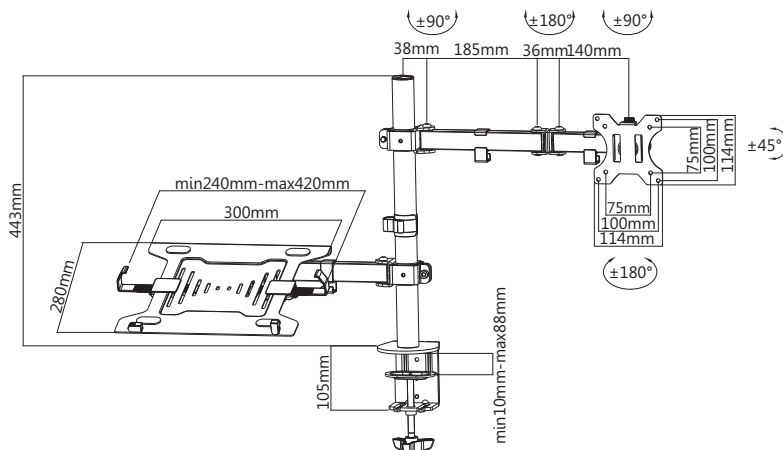

ergowerken

overall lekker werken

I Overview

The equip® Dual Arm Monitor Laptop Desk Mount Bracket is a compact but sturdy product that ensures a reliable installation of your LCD/LED monitor. Follow the graphic guide included in the package, you can install your monitor on your own with ease.

I Drawing

I Key Features

- 360° Rotary VESA Plate
- Detachable VESA Plate Design
- Built in cable management
- VESA standards compliant

I Specification

Material	Steel
Surface Finished	Powder Coating
Color	Black
Dimension	1006x356x548mm
Installation	Grommet, Clamp
Suggested Screen Size	13" - 32"
Support Curved TV	No
Screen Q'ty	1
Load Capacity	8KG per Monitor
VESA Mount Standard	75x75, 100x100
Tilt Range	+45° ~ -45°
Swivel Range	+90° ~ -90°
Screen Rotation	+180° ~ -180°
Arm Full Extension	399mm
Pole Height	443mm
Suggest Desktop Thickness	Clamp: Max.88mm, Grommet: Max.75mm
Quick Release VESA Plate	Yes
Anti-Theft	No
Cable Management	Yes

I Package Contents

- 1 x Dual Arm Monitor Laptop Desk Mount Bracket
- 1 x Screw Pack
- 1 x Quick Installation Guide