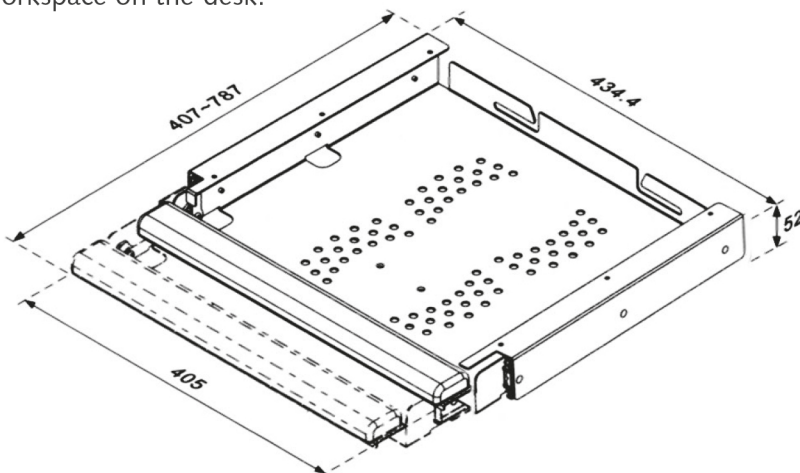

Safety Box Laptop Drawer

Stable, practical design.

Elegant insert under desk.

“An unguarded moment attracts the thief”

Lockable laptop drawer with integrated palm support with cable-through on the reverse side. A robust, space-saving drawer that is excellent anti-theft protection in unguarded moments.

A practical and elegant alternative, that creates free workspace on the desk.

Plenty of space for the computer.

SPECIFICATIONS

- Space-saving and lockable
- Complicates computer thefts
- Frees desktop workspace
- Handle with integrated palm support
- Cable anchor at the rear assures connection of contact devices
- Inner dimensions (mm): width 370, depth 350, height 45 mm