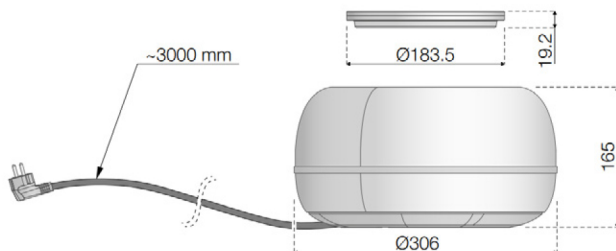

IRIS

Power Hub

Available in sober grey or trendy sand.

Fits the office, in a lounge or even home environment as well.

Iris power- & charging hub

Iris has been created in a design partnership between Kondator and the Tengbom firm of architects. Iris is a power hub designed to make power easily accessible in conference rooms, under work stations and in public areas. Accommodated in a housing made of recycled PET, Iris is our first product where environmental awareness has played a major role in the choice of material.

SPECIFICATIONS

- Max voltage 250 V 50 Hz
- Max electric current 16 A
- Number of outlets 4 × CEE 7/7
- Number of USB 2 × USB-A
- USB charger 5 V max 2.4 A
- Protection Overheating Yes
- Grounded Yes
- Connection cable 3 m
- Max load 3680 W
- Color Gray / Sand
- Cable connection Schuko Type F (CEE 7/4)
- Certification CE, GS