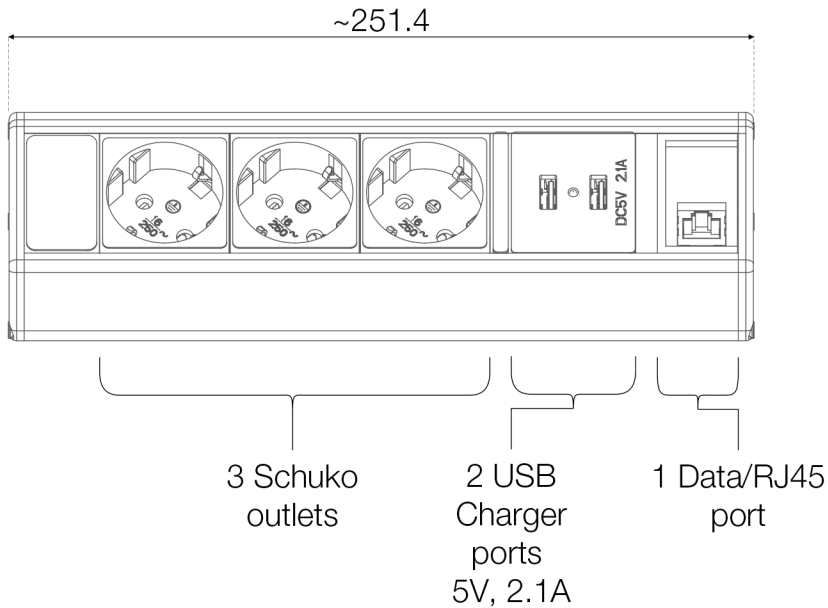

Axessline Desk - 3 Power, 1 Data, 2 USB Charger, Black

Front view

Side view

Range for table thickness

- 5-49 mm

Product cables & lengths:

1x Schuko cable (~1500 mm)

1x Female Data/RJ45 port