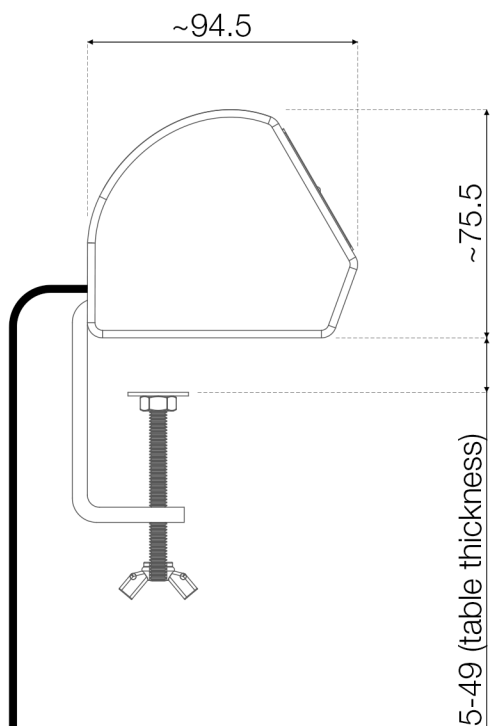

Axessline Desk - 3 Power, 1 Data, 2 USB Charger, Black

Front view

Side view

Range for table thickness

- 5-49 mm

Product cables & lengths:

1x Schuko cable (~1500 mm)

1x Female Data/RJ45 port