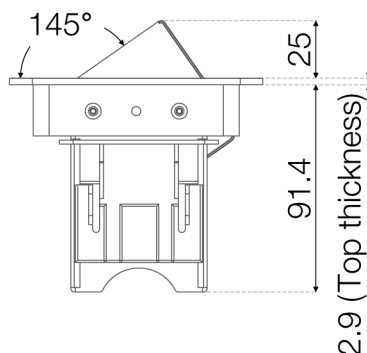

### Top view

### Front view

### Right side view

Recommended cut out:  $192^{+2}_{-2}$  x  $92^{+2}_0$  (R5 corners)