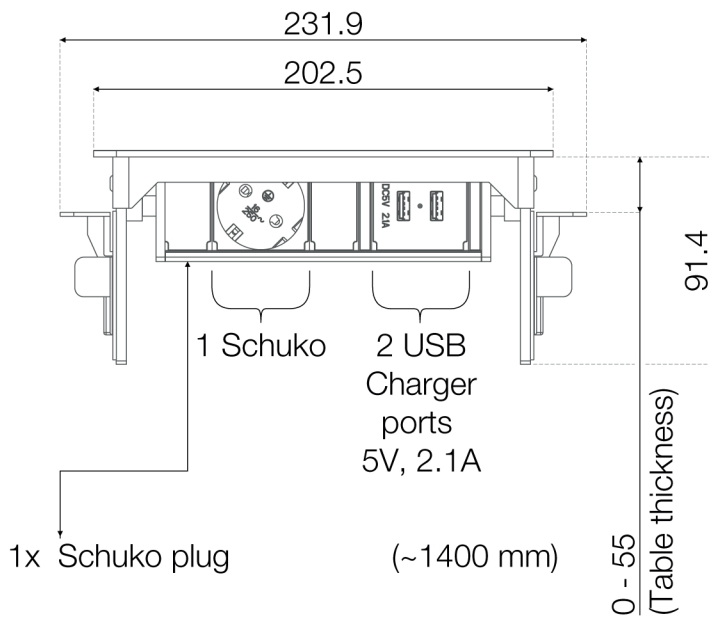

### Right side view

Recommended cut out:  $192^{+2}_{-2}$  x  $92^{+2}_0$  (R5 corners)