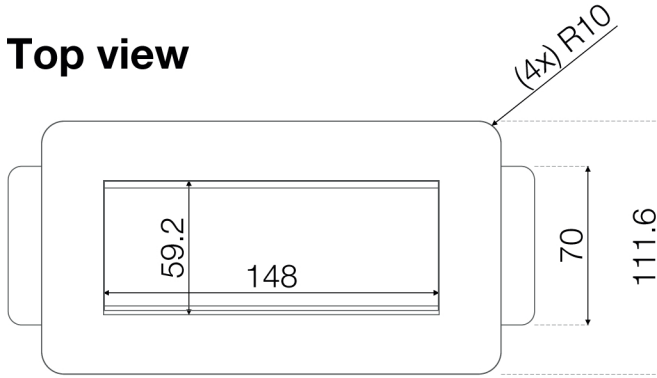

### Top view

### Front view

### Right side view

Recommended cut out:  $192^{+2}_{-2}$  x  $92^{+2}_0$  (R5 corners)