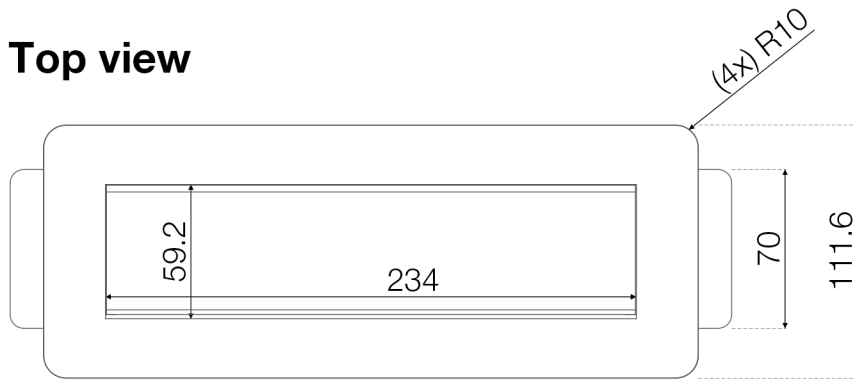

## Top view

## Front view

### Product cables & lengths:

- 1x Schuko plug (~1400 mm)
- 2x Data cable (~700 mm)

## Right side view

Recommended cut out:  $278^{+2}_{-2}$  x  $92^{+2}_0$  (R5 corners)