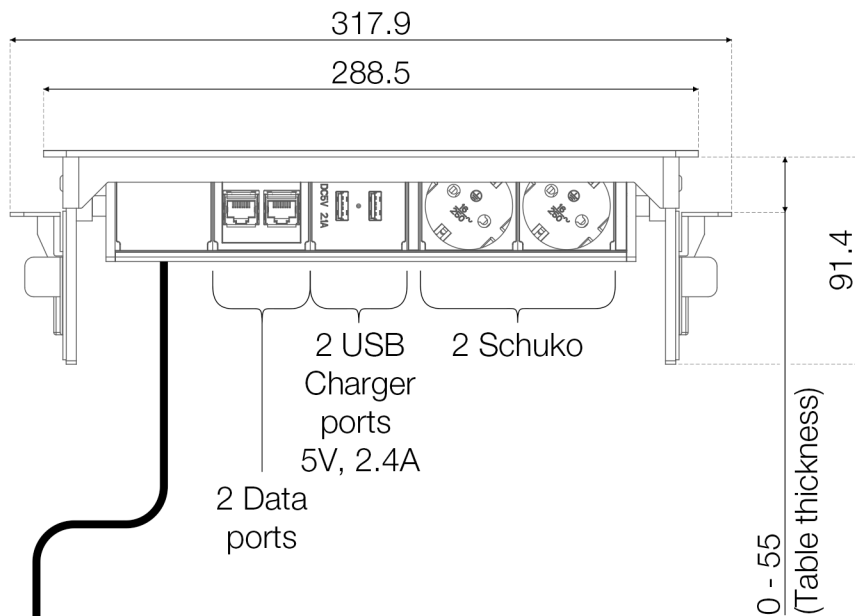

# Axessline QuickBox - 2 Power, 2 USB Charger, 2 Data

## Top view

### Product cables & lengths:

- 1x Schuko plug (~1400 mm)
- 2x Data cable (~700 mm)

## Right side view

Recommended cut out:  $278^{+2}_{-2}$  x  $92^{+2}_0$  (R5 corners)