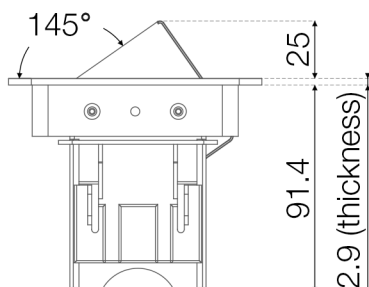

Right side view

Recommended cut out: 278^{+2}_{-2} x 92^{+2}_0 (R5 corners)