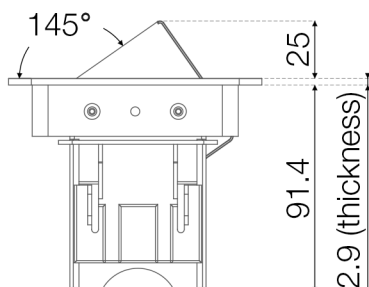

## Top view

## Front view

### Product cables & lengths:

- 1x Schuko plug (~1400 mm)
- 2x Data cable (~700 mm)

## Right side view

Recommended cut out:  $278^{+2}_{-2}$  x  $92^{+2}_0$  (R5 corners)