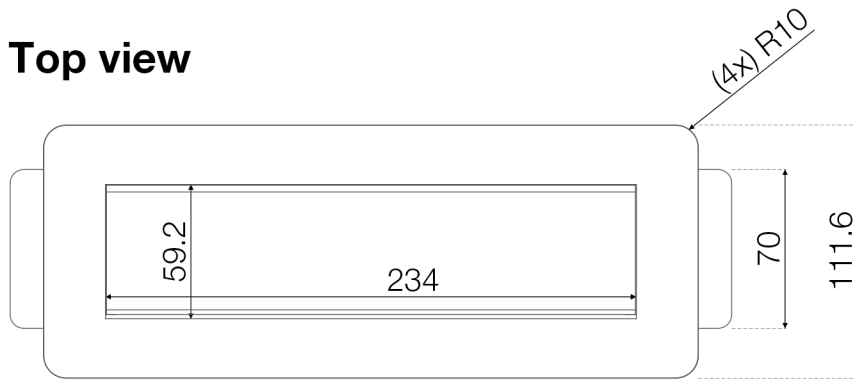

Axessline QuickBox - 2 Power, 2 USB Charger, 2 Data

Top view