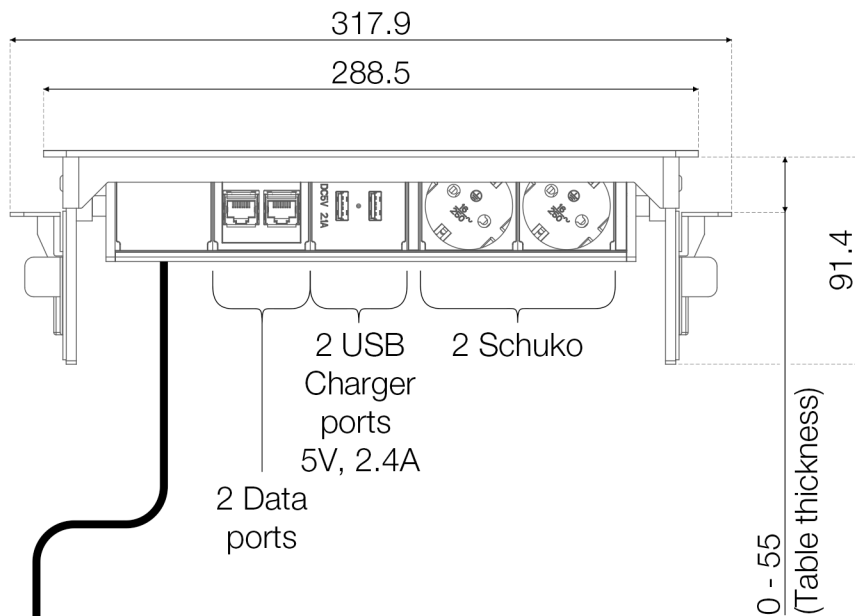

Front view

Product cables & lengths:

- 1x Schuko plug (~1400 mm)
- 2x Data cable (~700 mm)