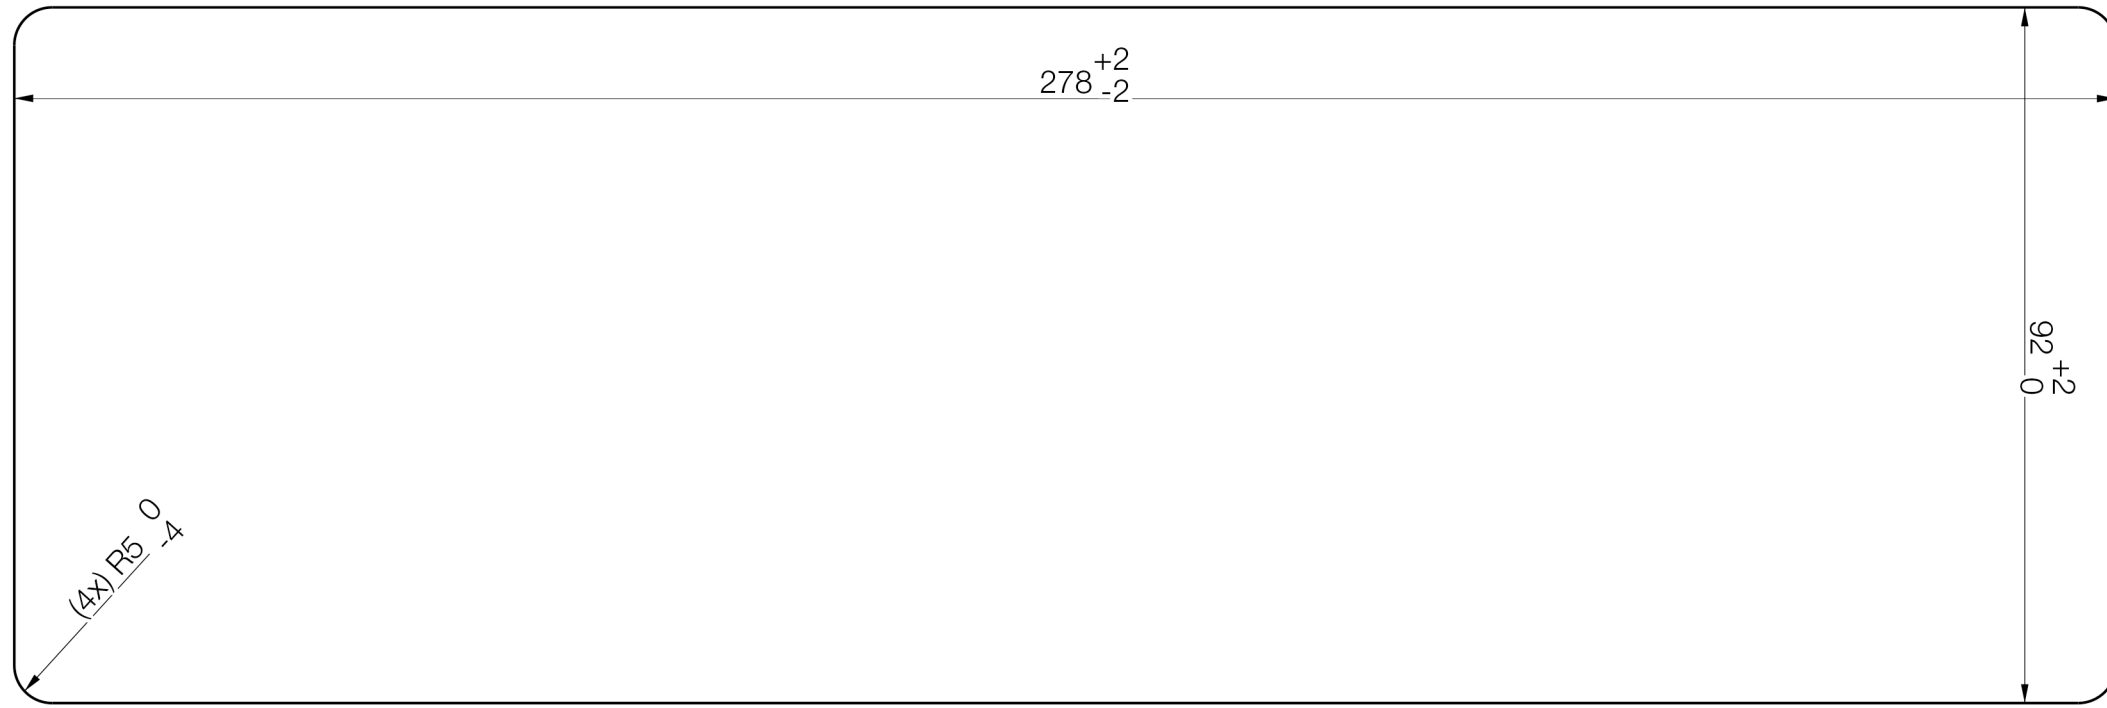

Axessline QuickBox - CUT OUT TEMPLATE

NOTE! 1:1 scale. To use as a cut out template, print on A3 paper.