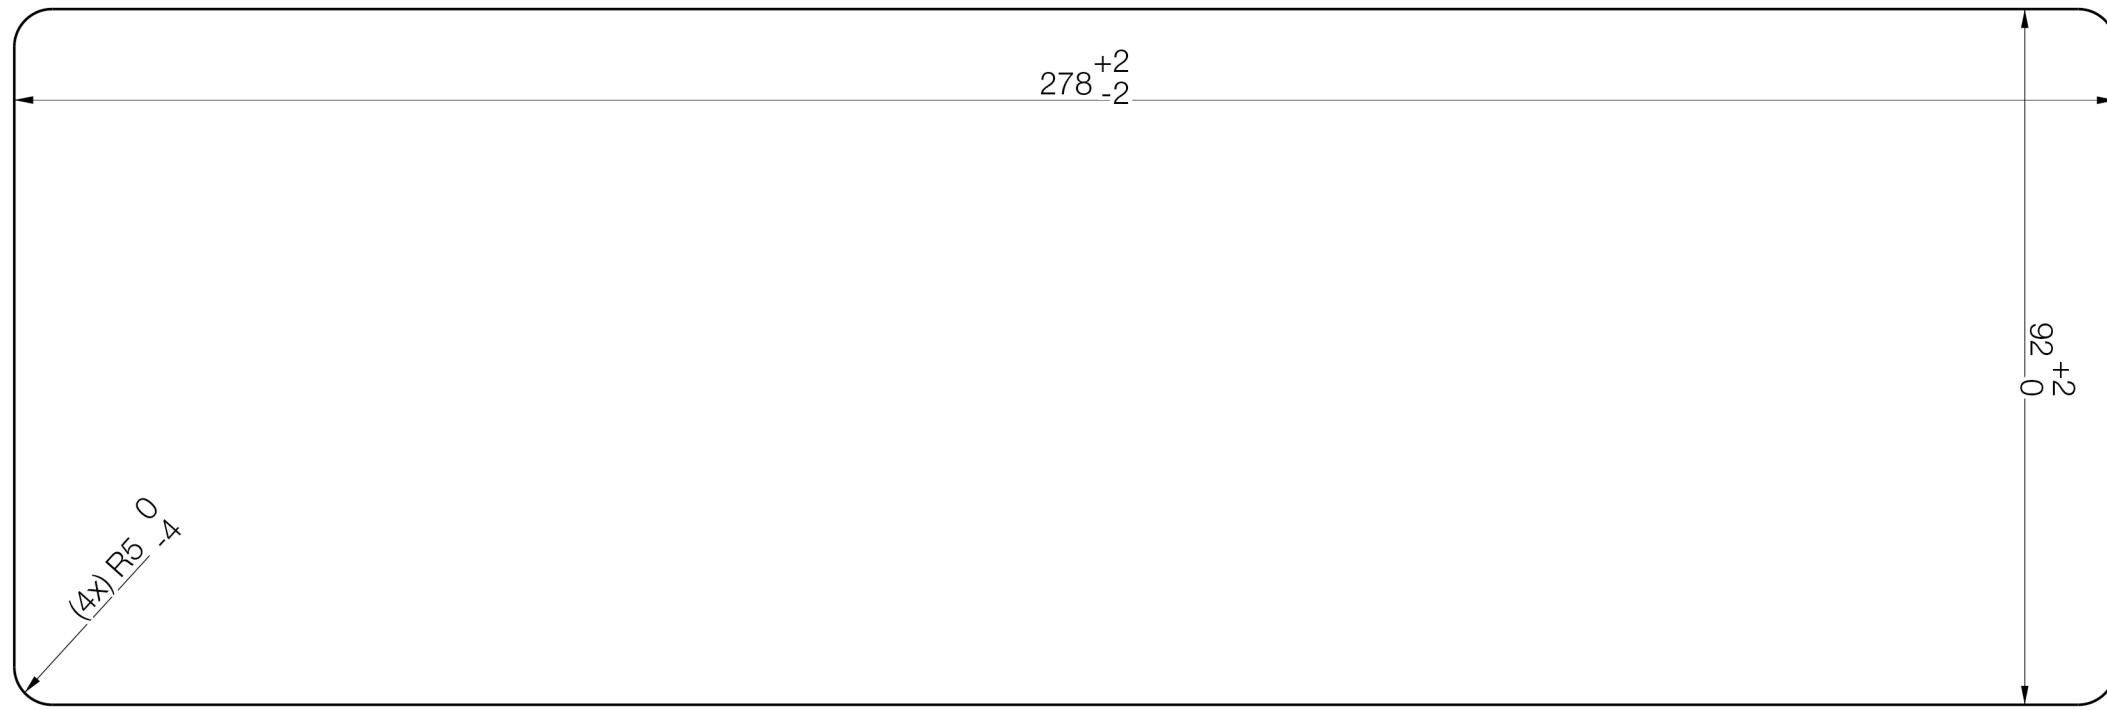

Axessline QuickBox - CUT OUT TEMPLATE

NOTE! 1:1 scale. To use as a cut out template, print on A3 paper.