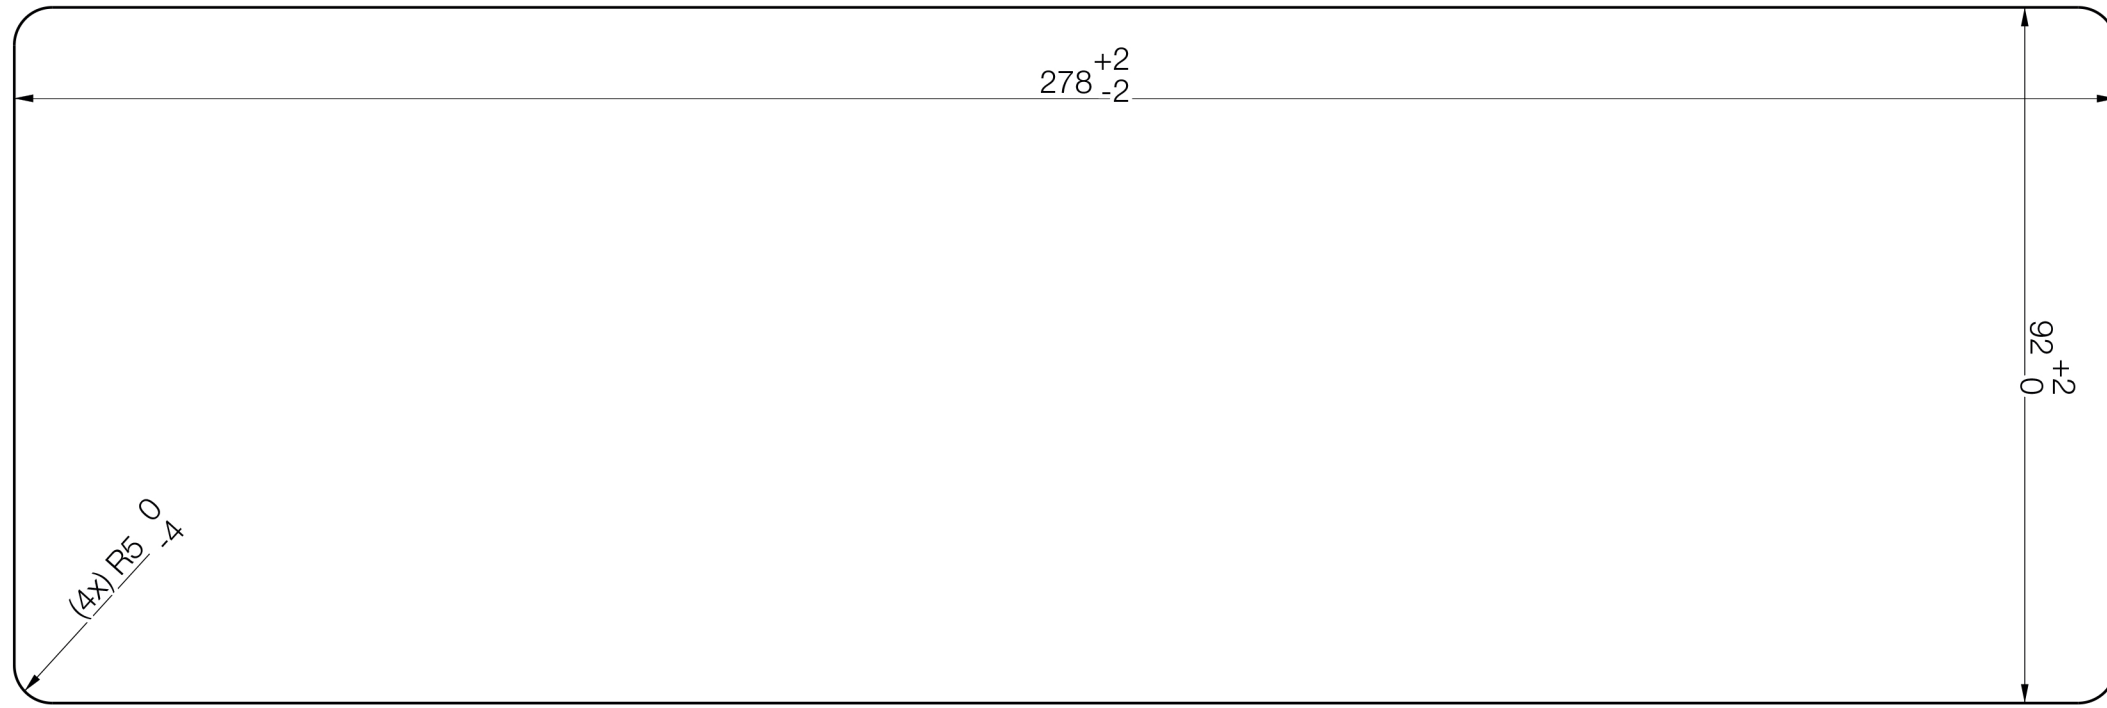

Axessline QuickBox - CUT OUT TEMPLATE

NOTE! 1:1 scale. To use as a cut out template, print on A3 paper.