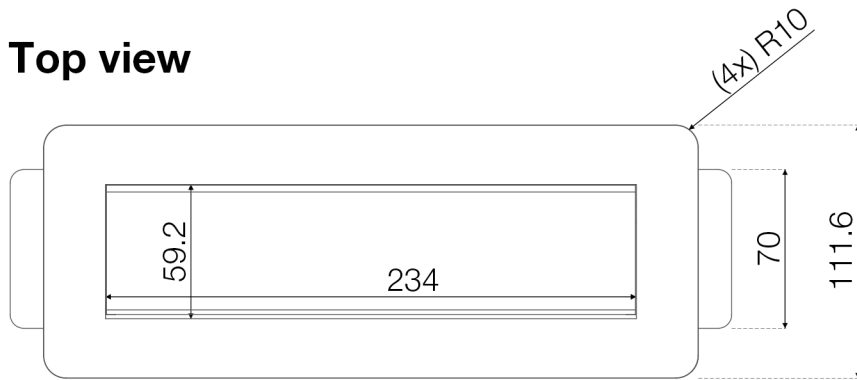

Axessline QuickBox - 3 Power, 2 USB Chargers

Top view

Front view

Right side view

Recommended cut out: 278^{+2}_{-2} x 92^{+2}_0 (R5 corners)