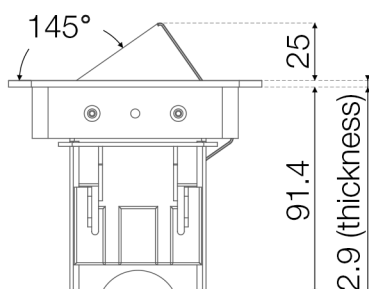

Axessline QuickBox - 3 Power, 2 USB Chargers

Top view

Front view

Right side view

Recommended cut out: 278^{+2}_{-2} x 92^{+2}_0 (R5 corners)