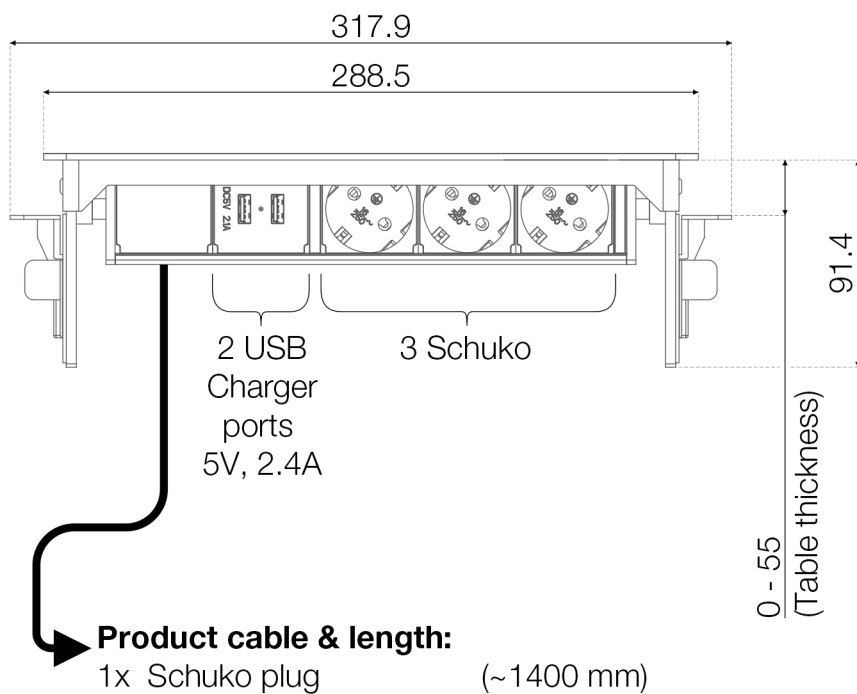

Axessline QuickBox - 3 Power, 2 USB Chargers

Top view

Front view

Right side view

Recommended cut out: 278^{+2}_{-2} x 92^{+2}_0 (R5 corners)