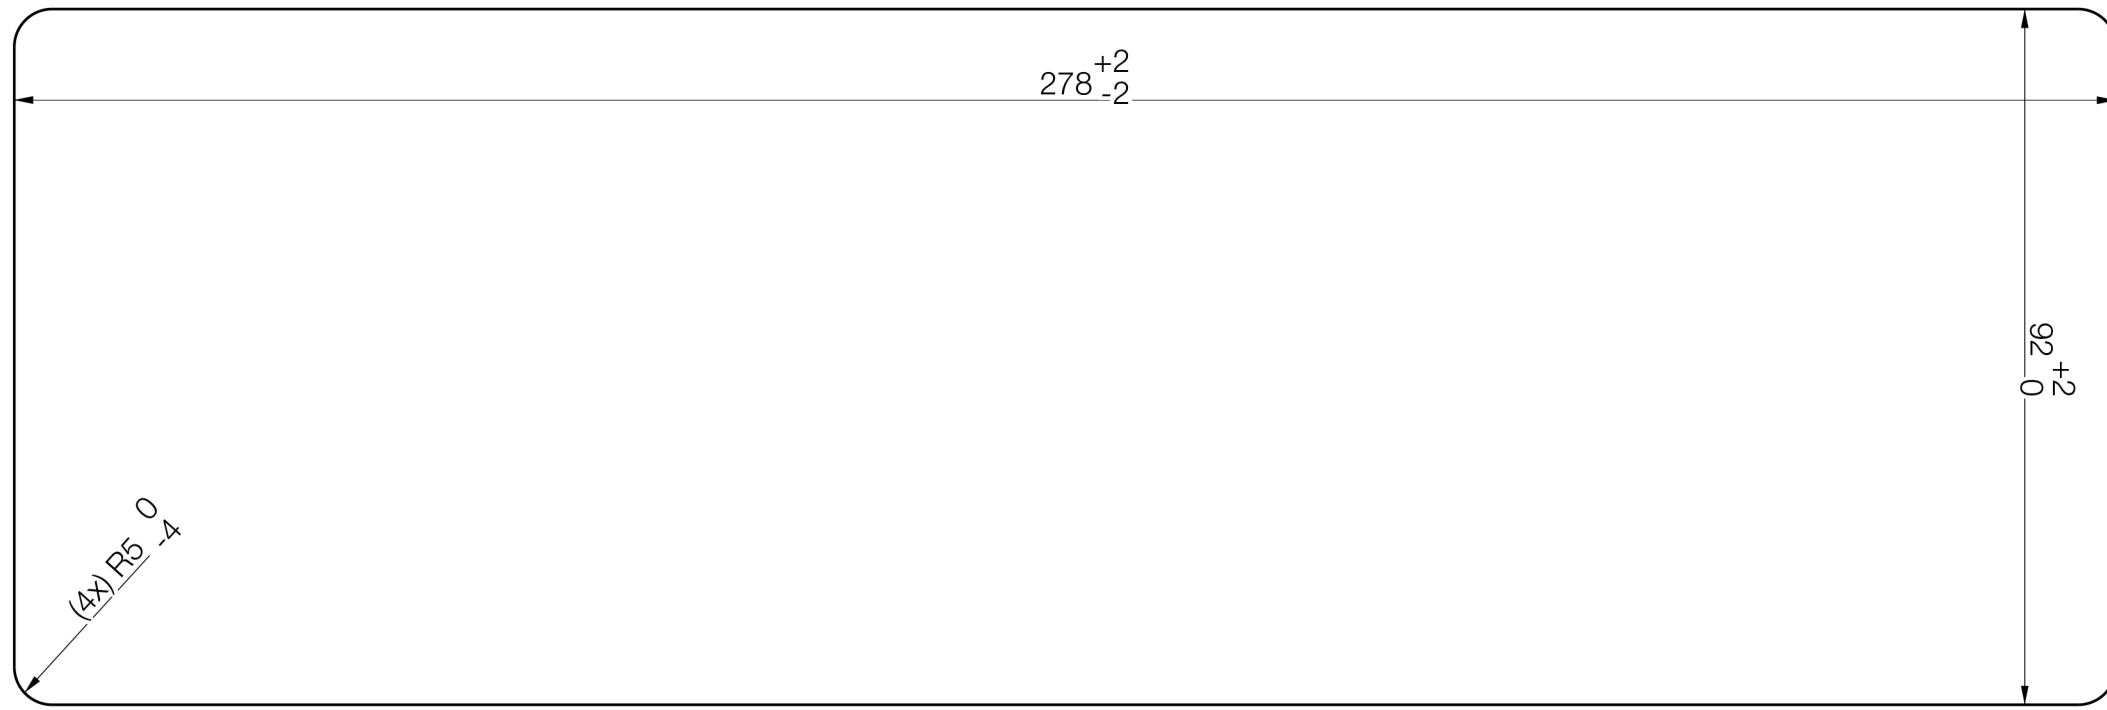

Axessline QuickBox - CUT OUT TEMPLATE

NOTE! 1:1 scale. To use as a cut out template, print on A3 paper.