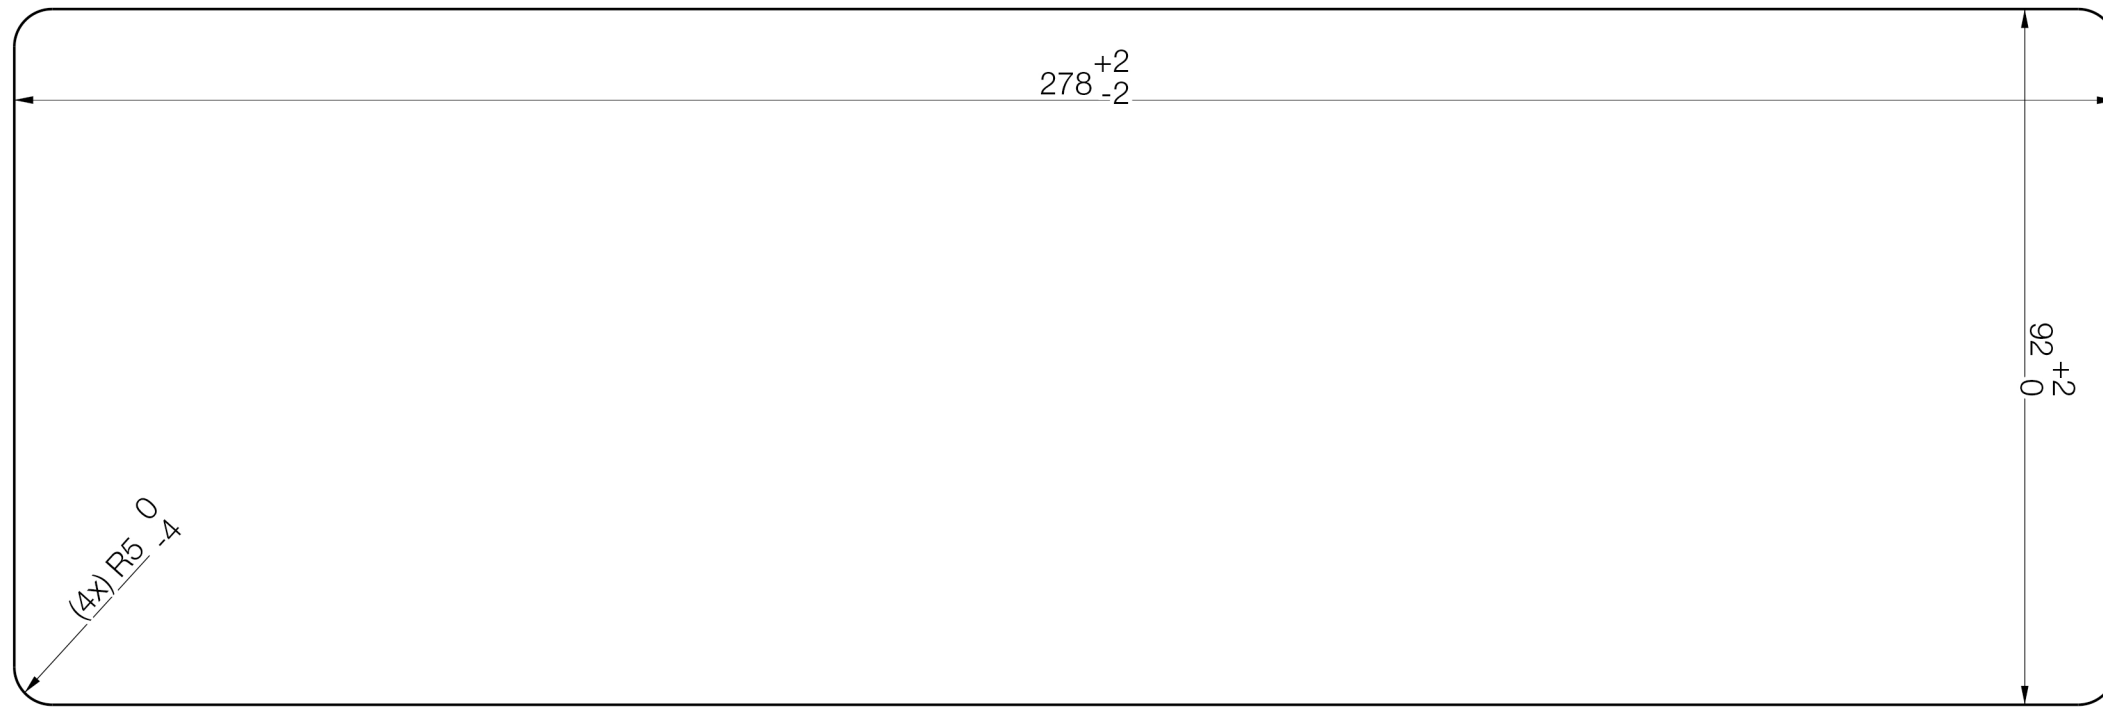

Axessline QuickBox - CUT OUT TEMPLATE

NOTE! 1:1 scale. To use as a cut out template, print on A3 paper.