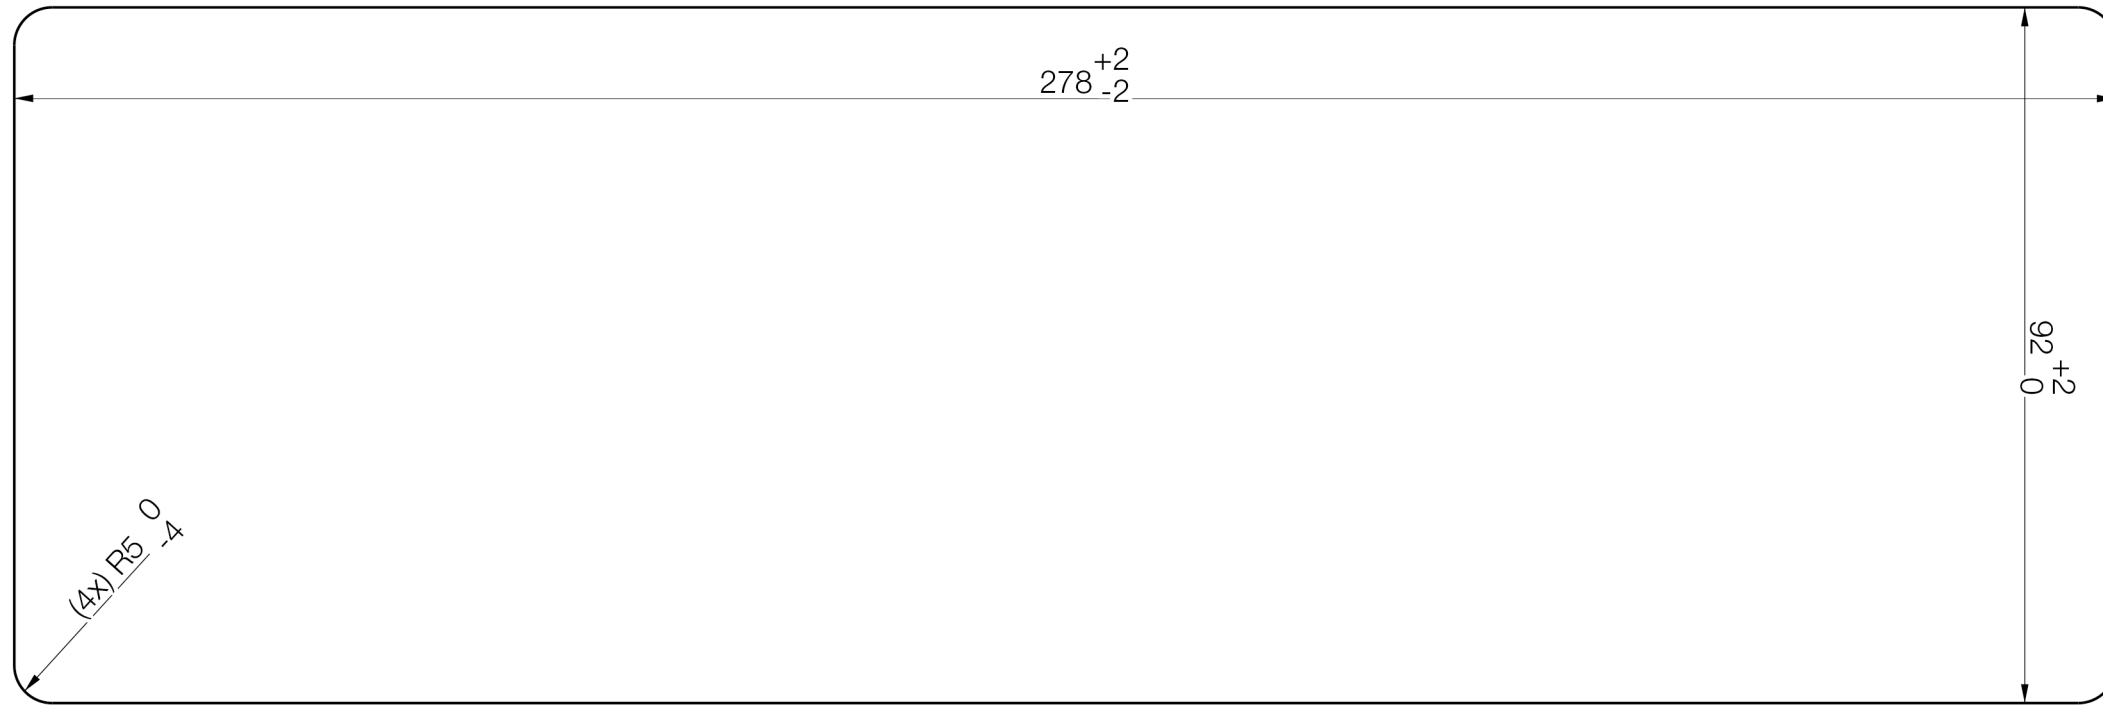

Axessline QuickBox - CUT OUT TEMPLATE

NOTE! 1:1 scale. To use as a cut out template, print on A3 paper.