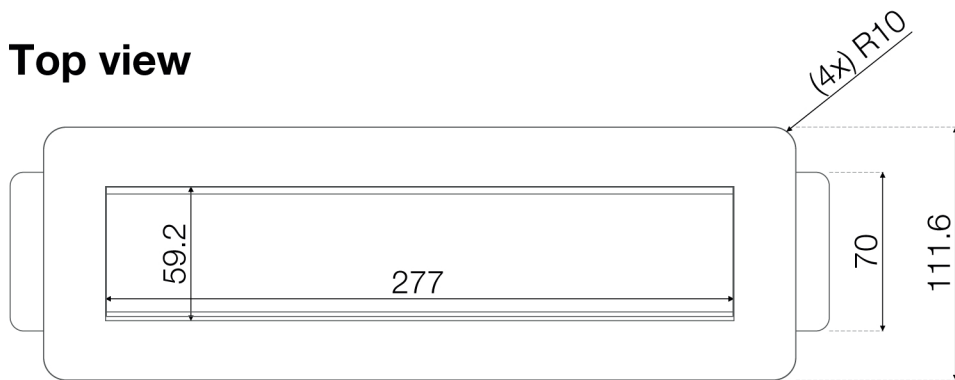

-  ERGO-AXQB400
-  ERGO-AXQB400W
-  ERGO-AXQB400BK

Axessline QuickBox - 3 Power, 2 USB Charger, 1 Data, 1 HDMI

Top view

Front view

Right side view

Recommended cut out: 322^{+2}_{-2} x 92^{+2}_0 (R5 corners)