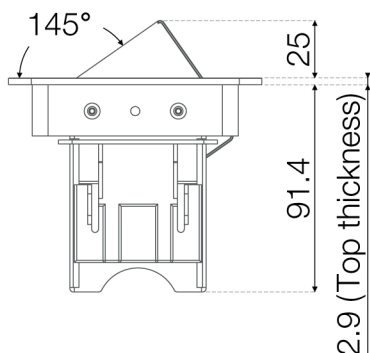

-  ERGO-AXQB400
-  ERGO-AXQB400W
-  ERGO-AXQB400BK

Axessline QuickBox - 3 Power, 2 USB Charger, 1 Data, 1 HDMI

Top view

Front view

Right side view

Recommended cut out: 322^{+2}_{-2} x 92^{+2}_0 (R5 corners)