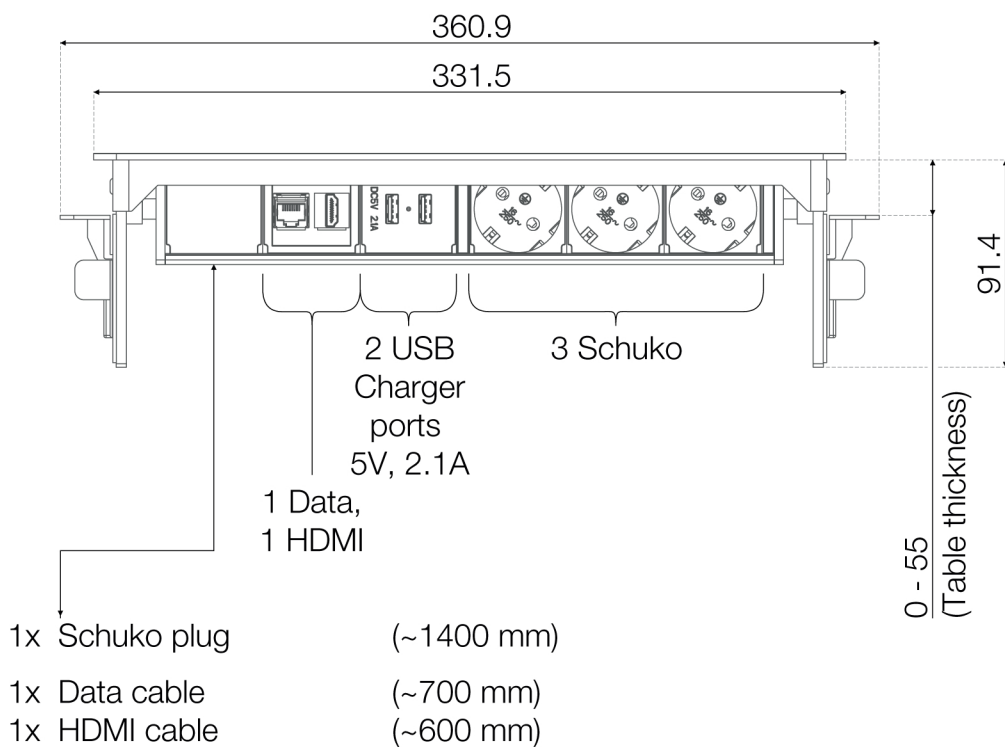

-  ERGO-AXQB400
-  ERGO-AXQB400W
-  ERGO-AXQB400BK

Axessline QuickBox - 3 Power, 2 USB Charger, 1 Data, 1 HDMI

Top view

Front view

Right side view

Recommended cut out: 322^{+2}_{-2} x 92^{+2}_0 (R5 corners)