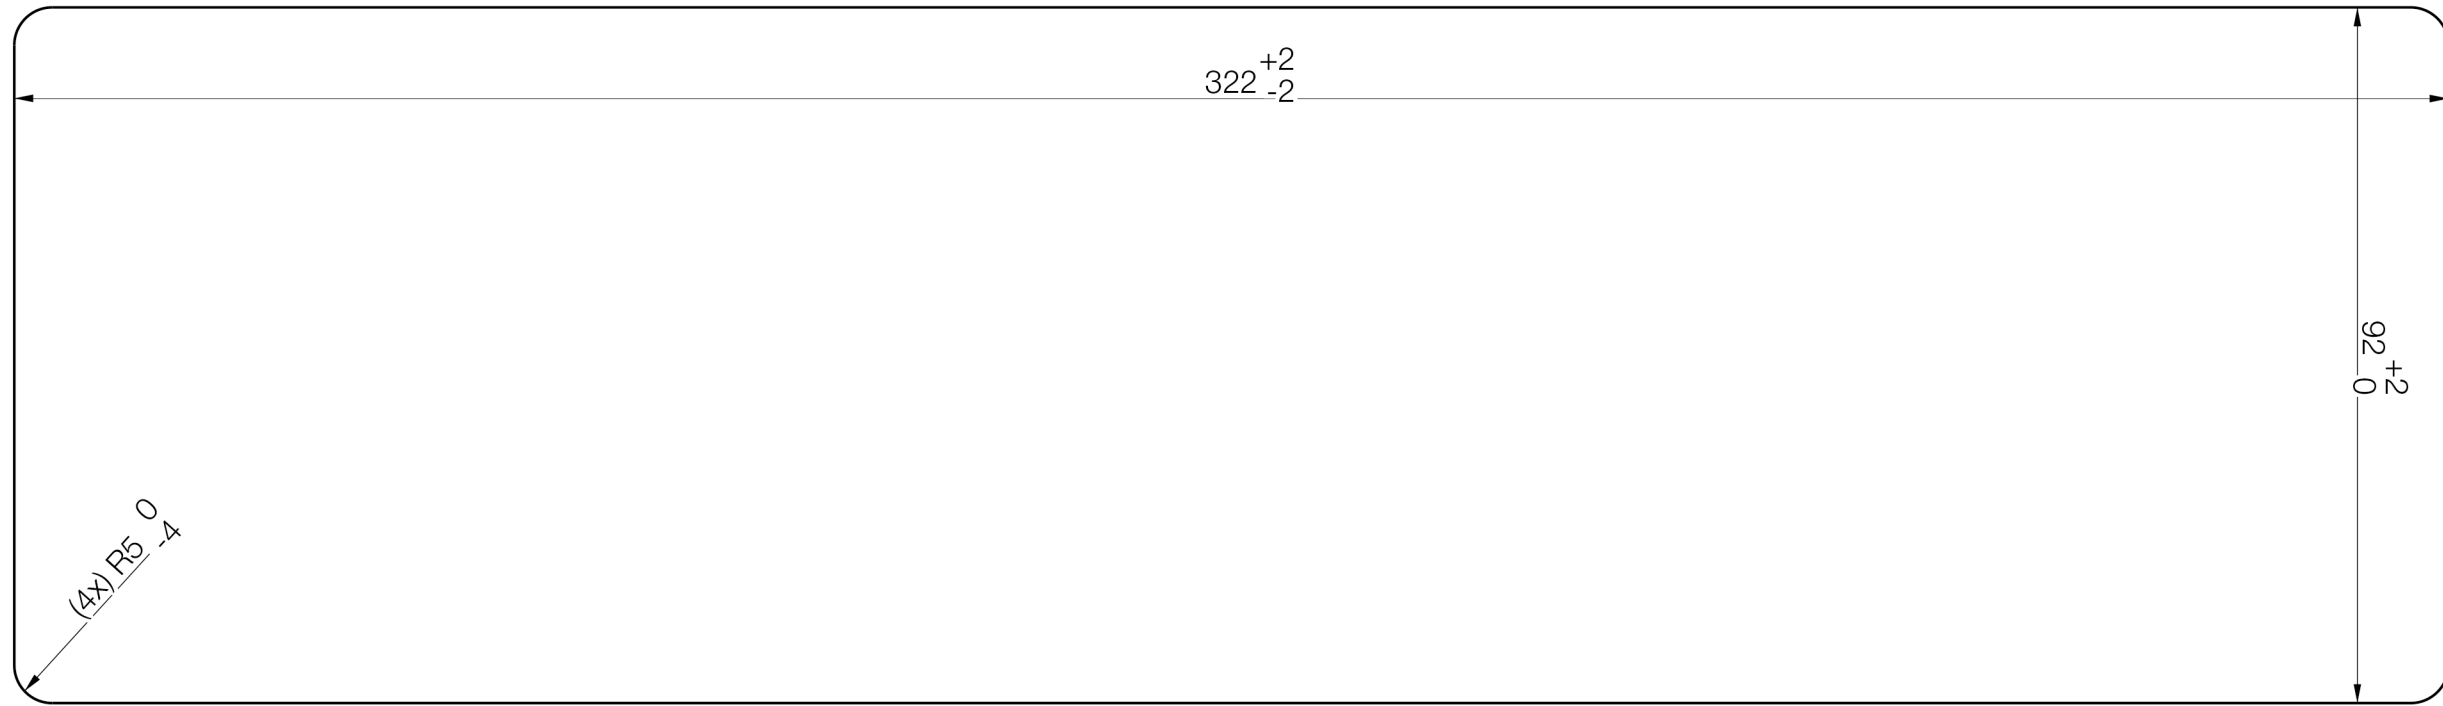

Axessline QuickBox - CUT OUT TEMPLATE

NOTE! 1:1 scale. To use as a cut out template, print on A3 paper.