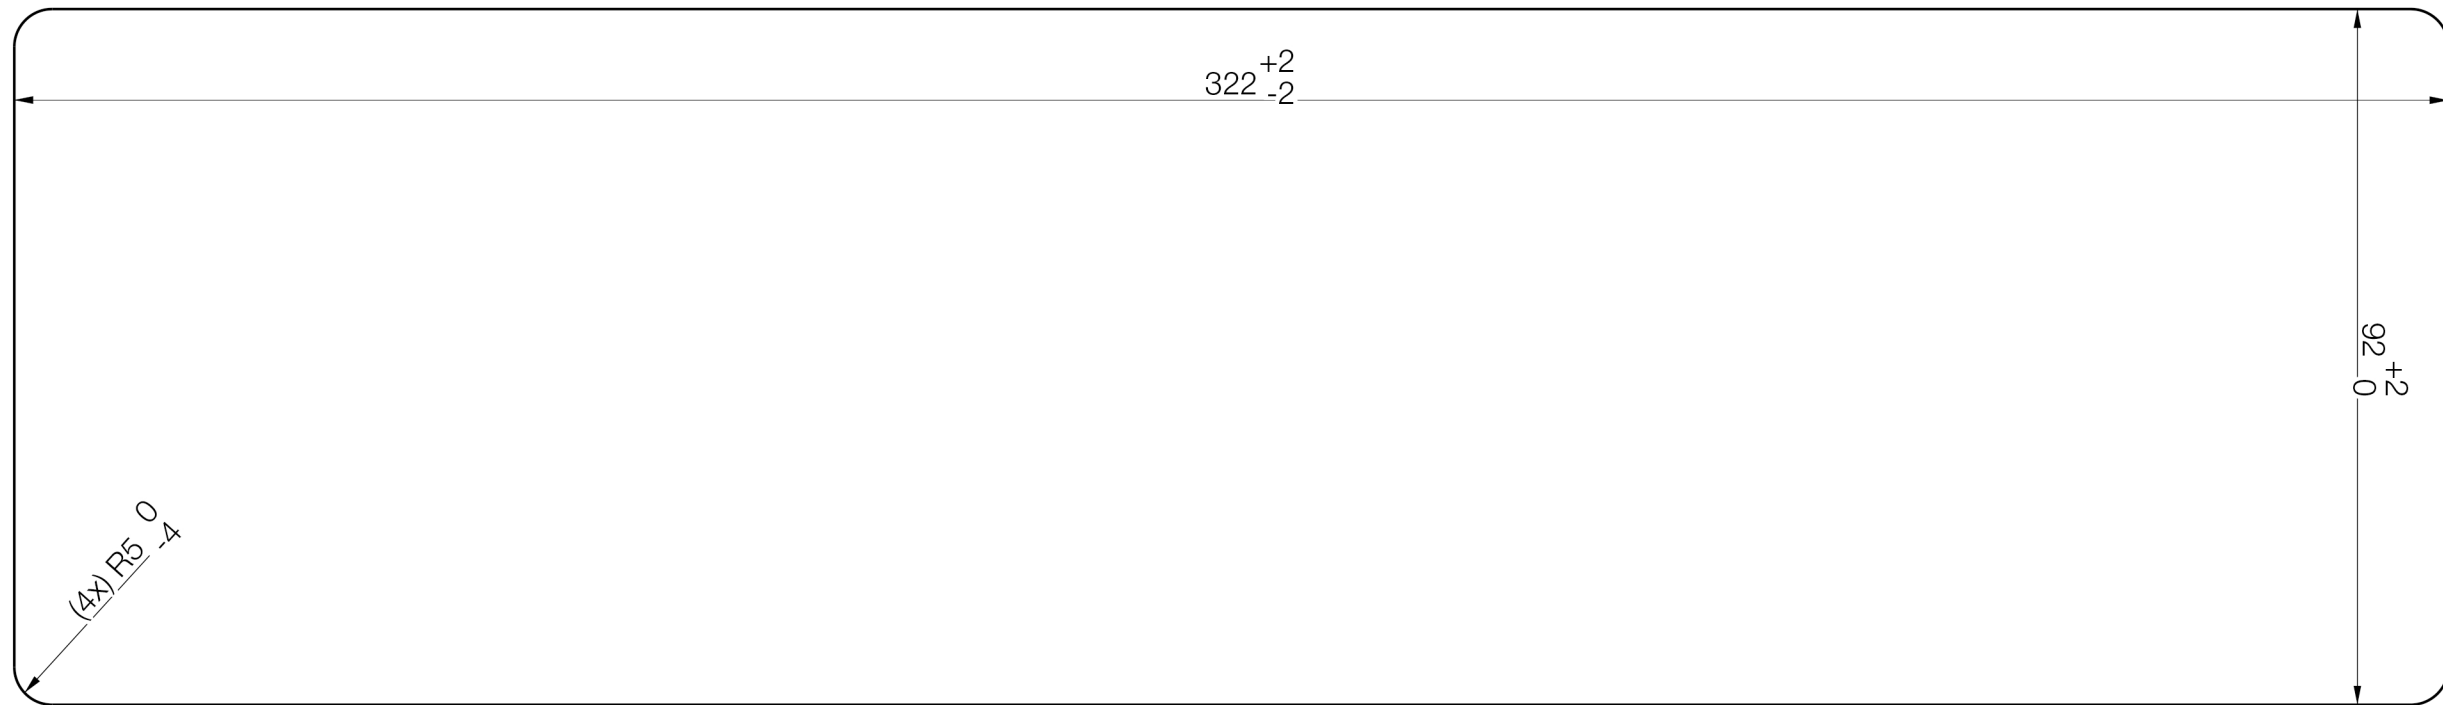

Axessline QuickBox - CUT OUT TEMPLATE

NOTE! 1:1 scale. To use as a cut out template, print on A3 paper.