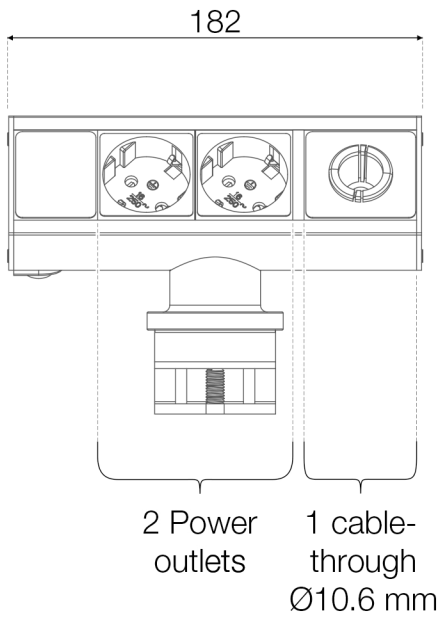

Axessline Desk - 2 Power, 1 Cable-through

Front view

Left side

Range for table thickness

- 15-31 mm

Product cables & lengths:

Schuko plug (Type F) (~1500 mm)