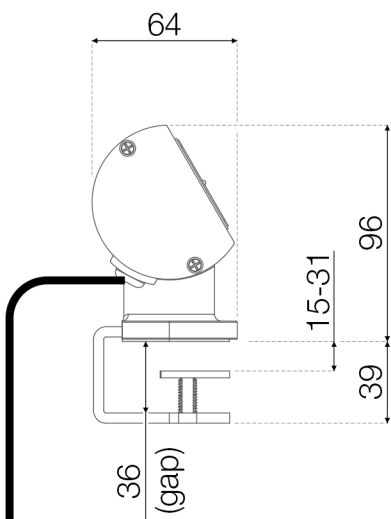

Axessline Desk - 2 Power, 1 Cable-through

Front view

Left side

Range for table thickness

- 15-31 mm

Product cables & lengths:

Schuko plug (Type F) (~1500 mm)