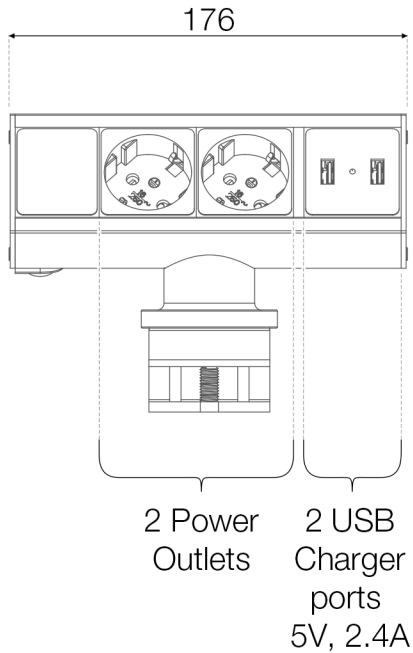

Axessline Desk - 2 Power, 2 USB charger ports

Front view

Left side

Product cables & lengths:
Schuko plug (Type F) (~1500 mm)

Range for table thickness

- 15-31 mm