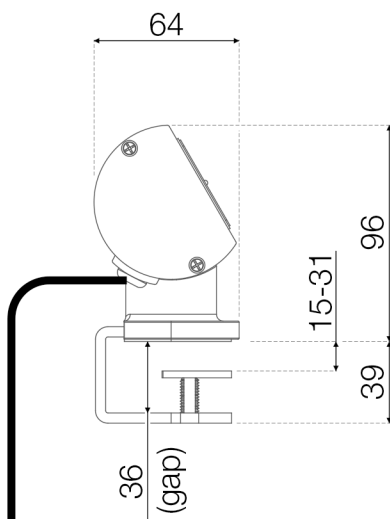

Axessline Desk - 2 Power, 2 USB charger ports

Front view

Left side

Product cables & lengths:
Schuko plug (Type F) (~1500 mm)

Range for table thickness

- 15-31 mm