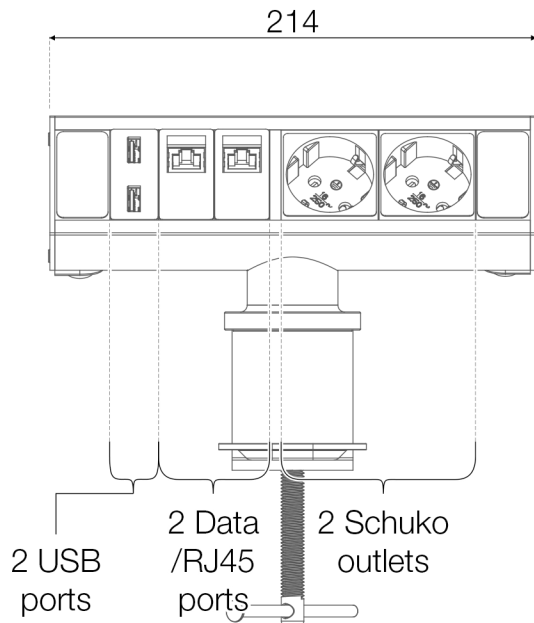

# Axessline Desk - 2 Power, 2 Data, 2 USB ports

## Front view

## Left side

## Range for table thickness

- 0-49 mm