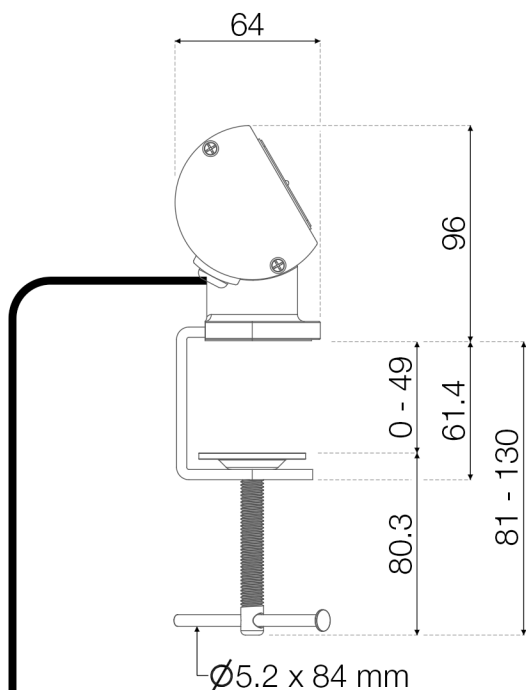

# Axessline Desk - 2 Power, 2 Data, 2 USB ports

## Left side

## Range for table thickness

- 0-49 mm

## Product cables & lengths:

- 1x Schuko cable (~1500 mm)
- 2x Female RJ45 cable (~600 mm)
- 1x Female USB-A cable (~600 mm)