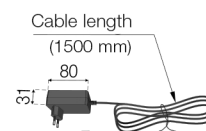

Nilla

LED lamp for the workplace