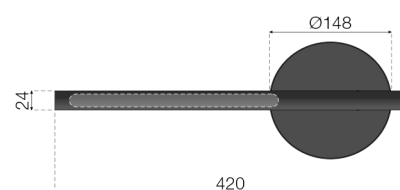

Nilla

LED lamp for the workplace