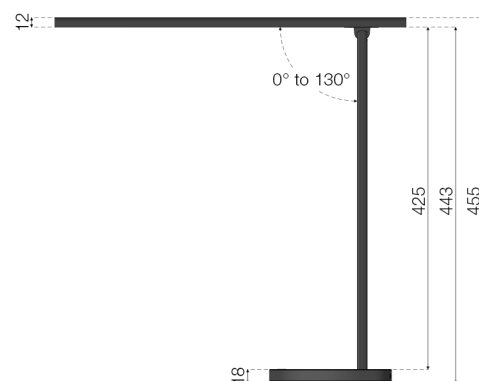

Nilla

LED lamp for the workplace