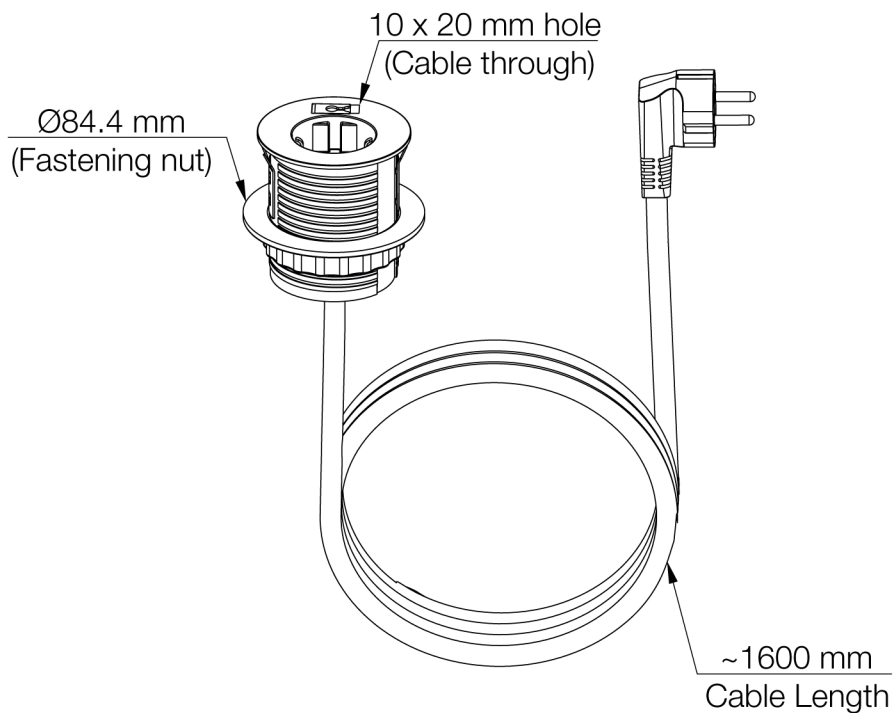

Powerdot MIDI - 1 Power, 1 Slot ERGO-SL008M

Front View

Oriented Side View - With cable and fastening nut

Maximum table thickness: 52 mm