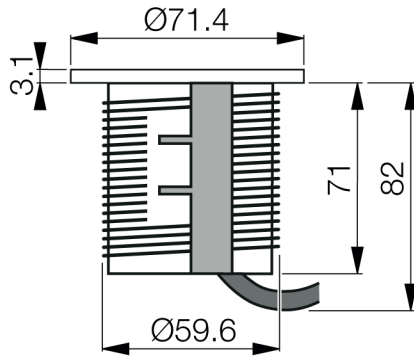

Powerdot MIDI - 1 Power, 1 Slot ERGO-SL008M

Front View

Oriented Side View - With cable and fastening nut

Maximum table thickness: 52 mm