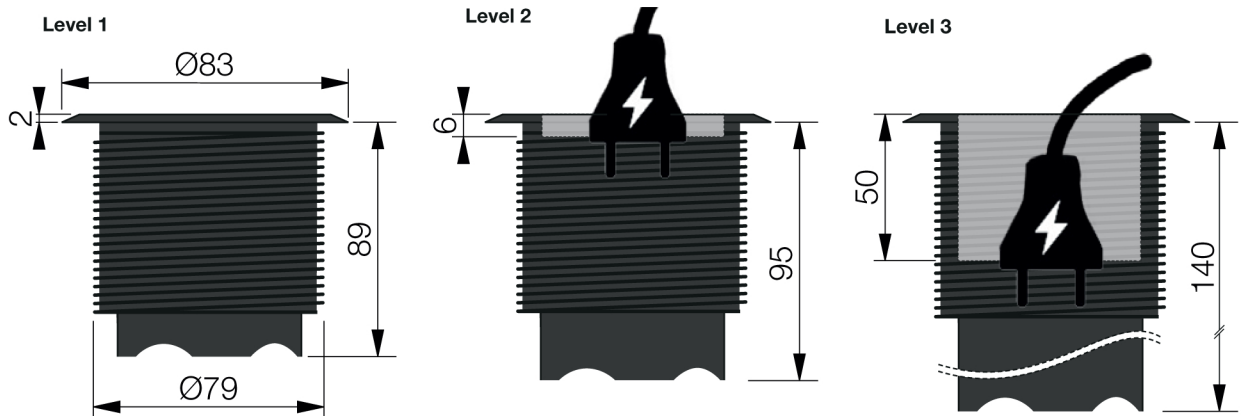

Powerdot - Power, Data, USB Charger ERGO-SL012

Front View

Side View - With cable and fastening nut