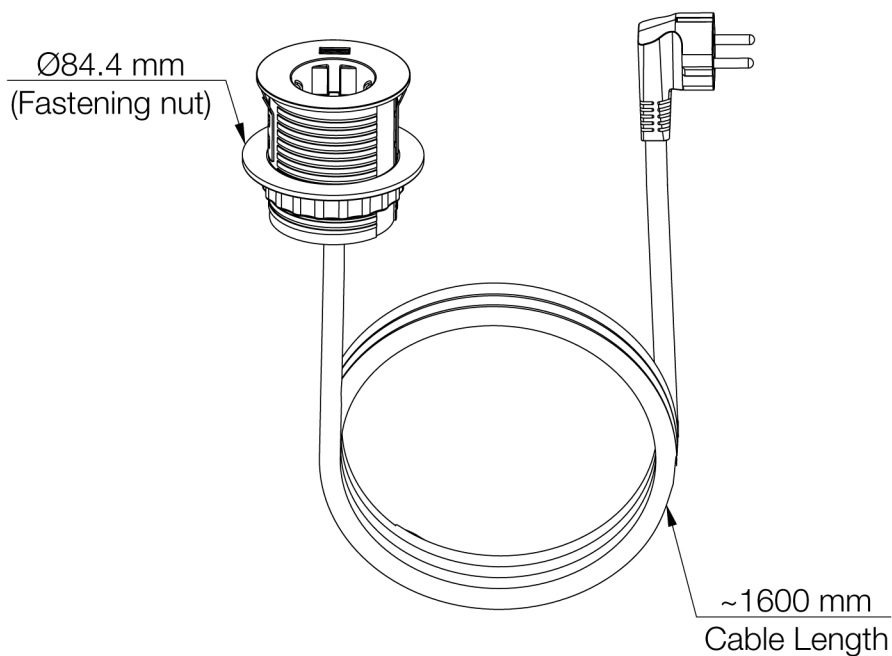

Powerdot MIDI - 1 Power, 1 USB Charger

ERGO-SL012M

Front View

Oriented Side View - With cable and fastening nut

Maximum table thickness: 52 mm