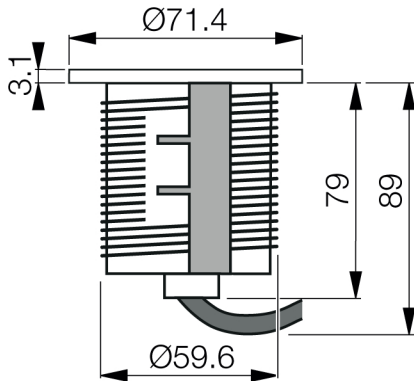

Powerdot MIDI - 1 Power, 1 USB Charger

ERGO-SL012M

Front View

Oriented Side View - With cable and fastening nut

Maximum table thickness: 52 mm