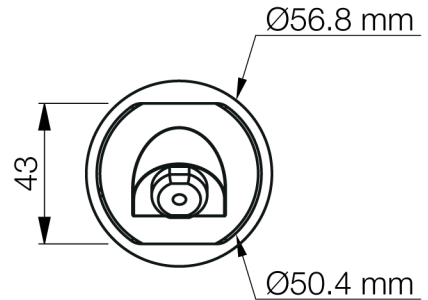

# Powerdot MINI - 2 USB Charger ports ERGO-SL012MI (5V 2.1A)

**Front View**

**Bottom View**

**Oriented Side View - With cable and fastening nut**

**Maximum table thickness:** 30 mm