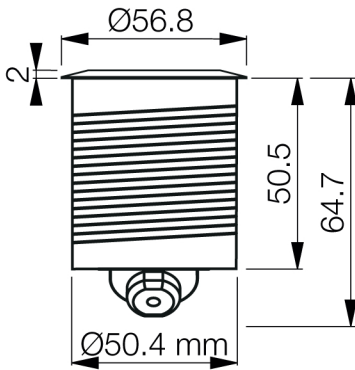

# Powerdot MINI - 2 USB Charger ports ERGO-SL012MI (5V 2.1A)

**Front View**

**Bottom View**

**Oriented Side View - With cable and fastening nut**

**Maximum table thickness:** 30 mm