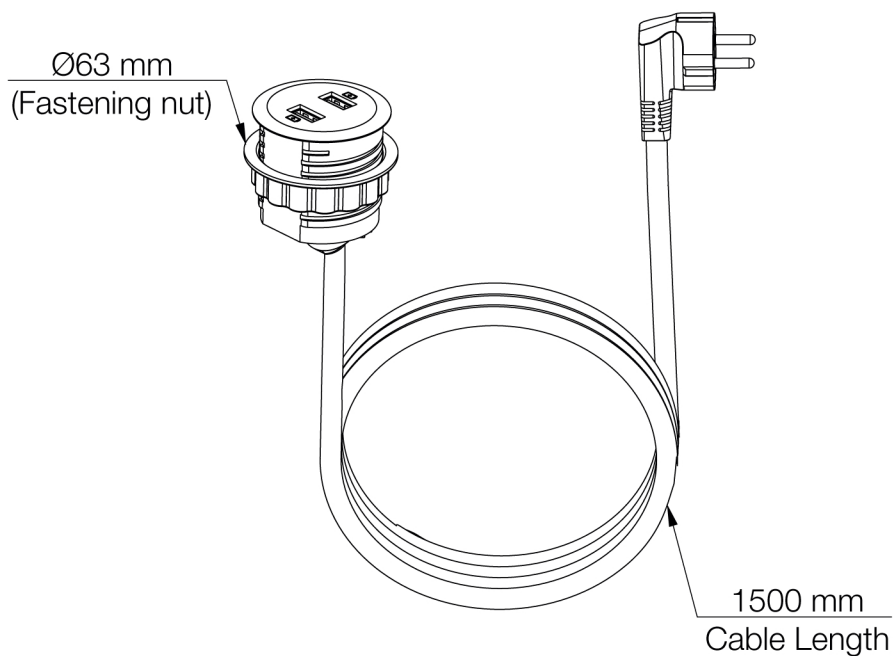

# Powerdot MINI - 2 USB Charger ports ERGO-SL012MI (5V 2.1A)

**Front View**

**Bottom View**

**Oriented Side View - With cable and fastening nut**

**Maximum table thickness:** 30 mm