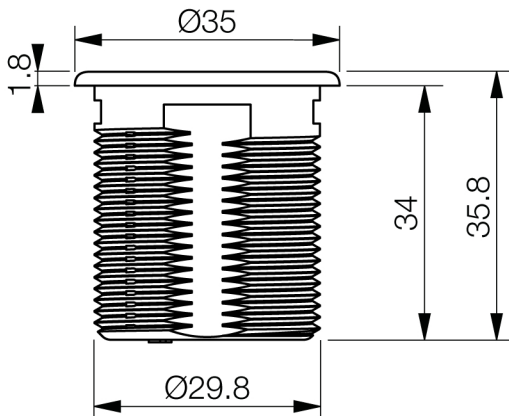

ERGO-SL012MIC

Powerdot MICRO -

2 USB Charger ports (5V, 2A)

Front View

Front View (Table Width & Nut)