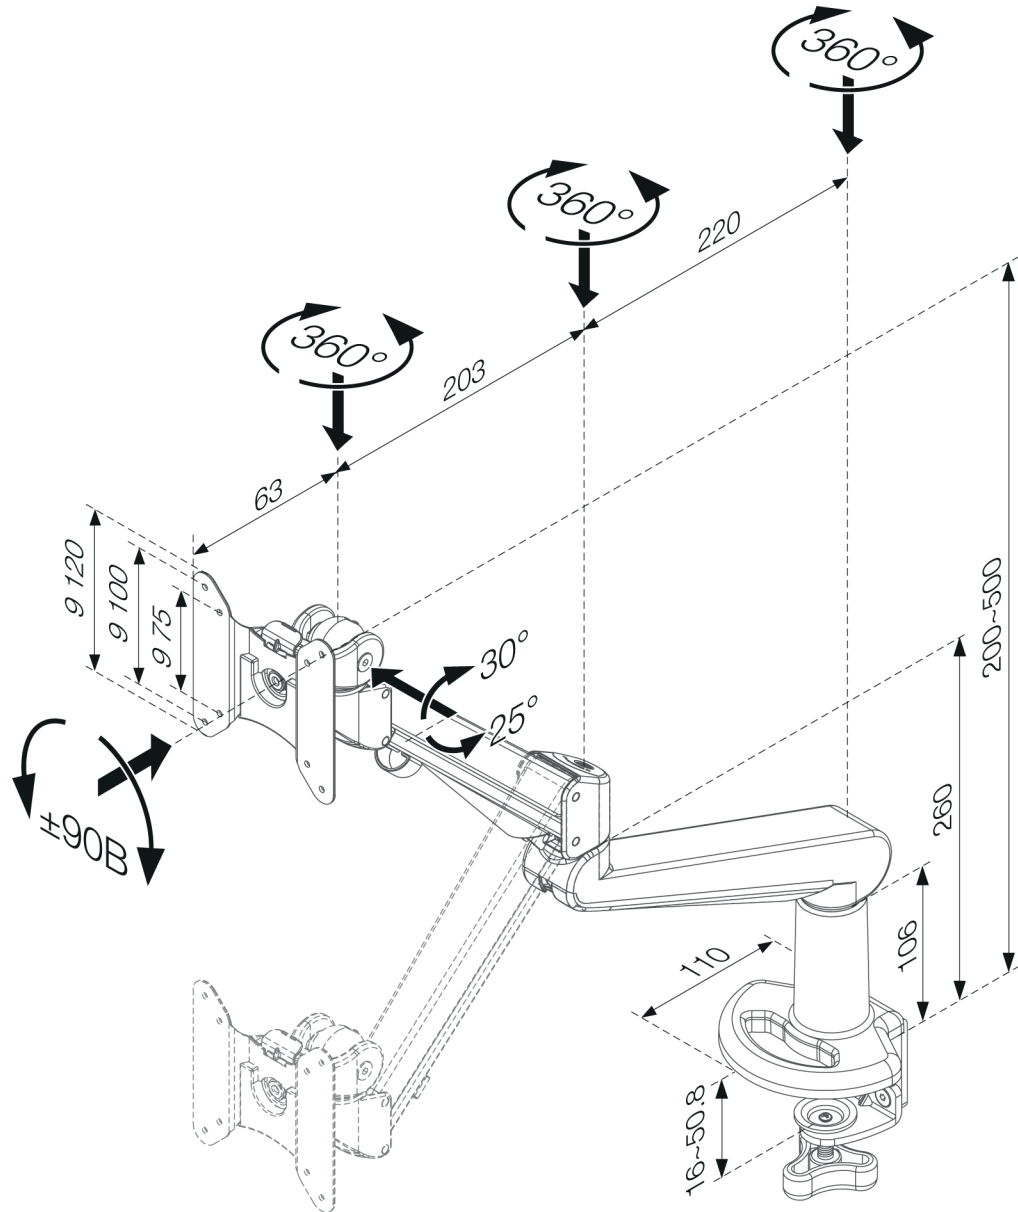

ERGO-MA003

Monitor Arm STOCKHOLM, Gas Spring

Oriented View

Alternative table clamp