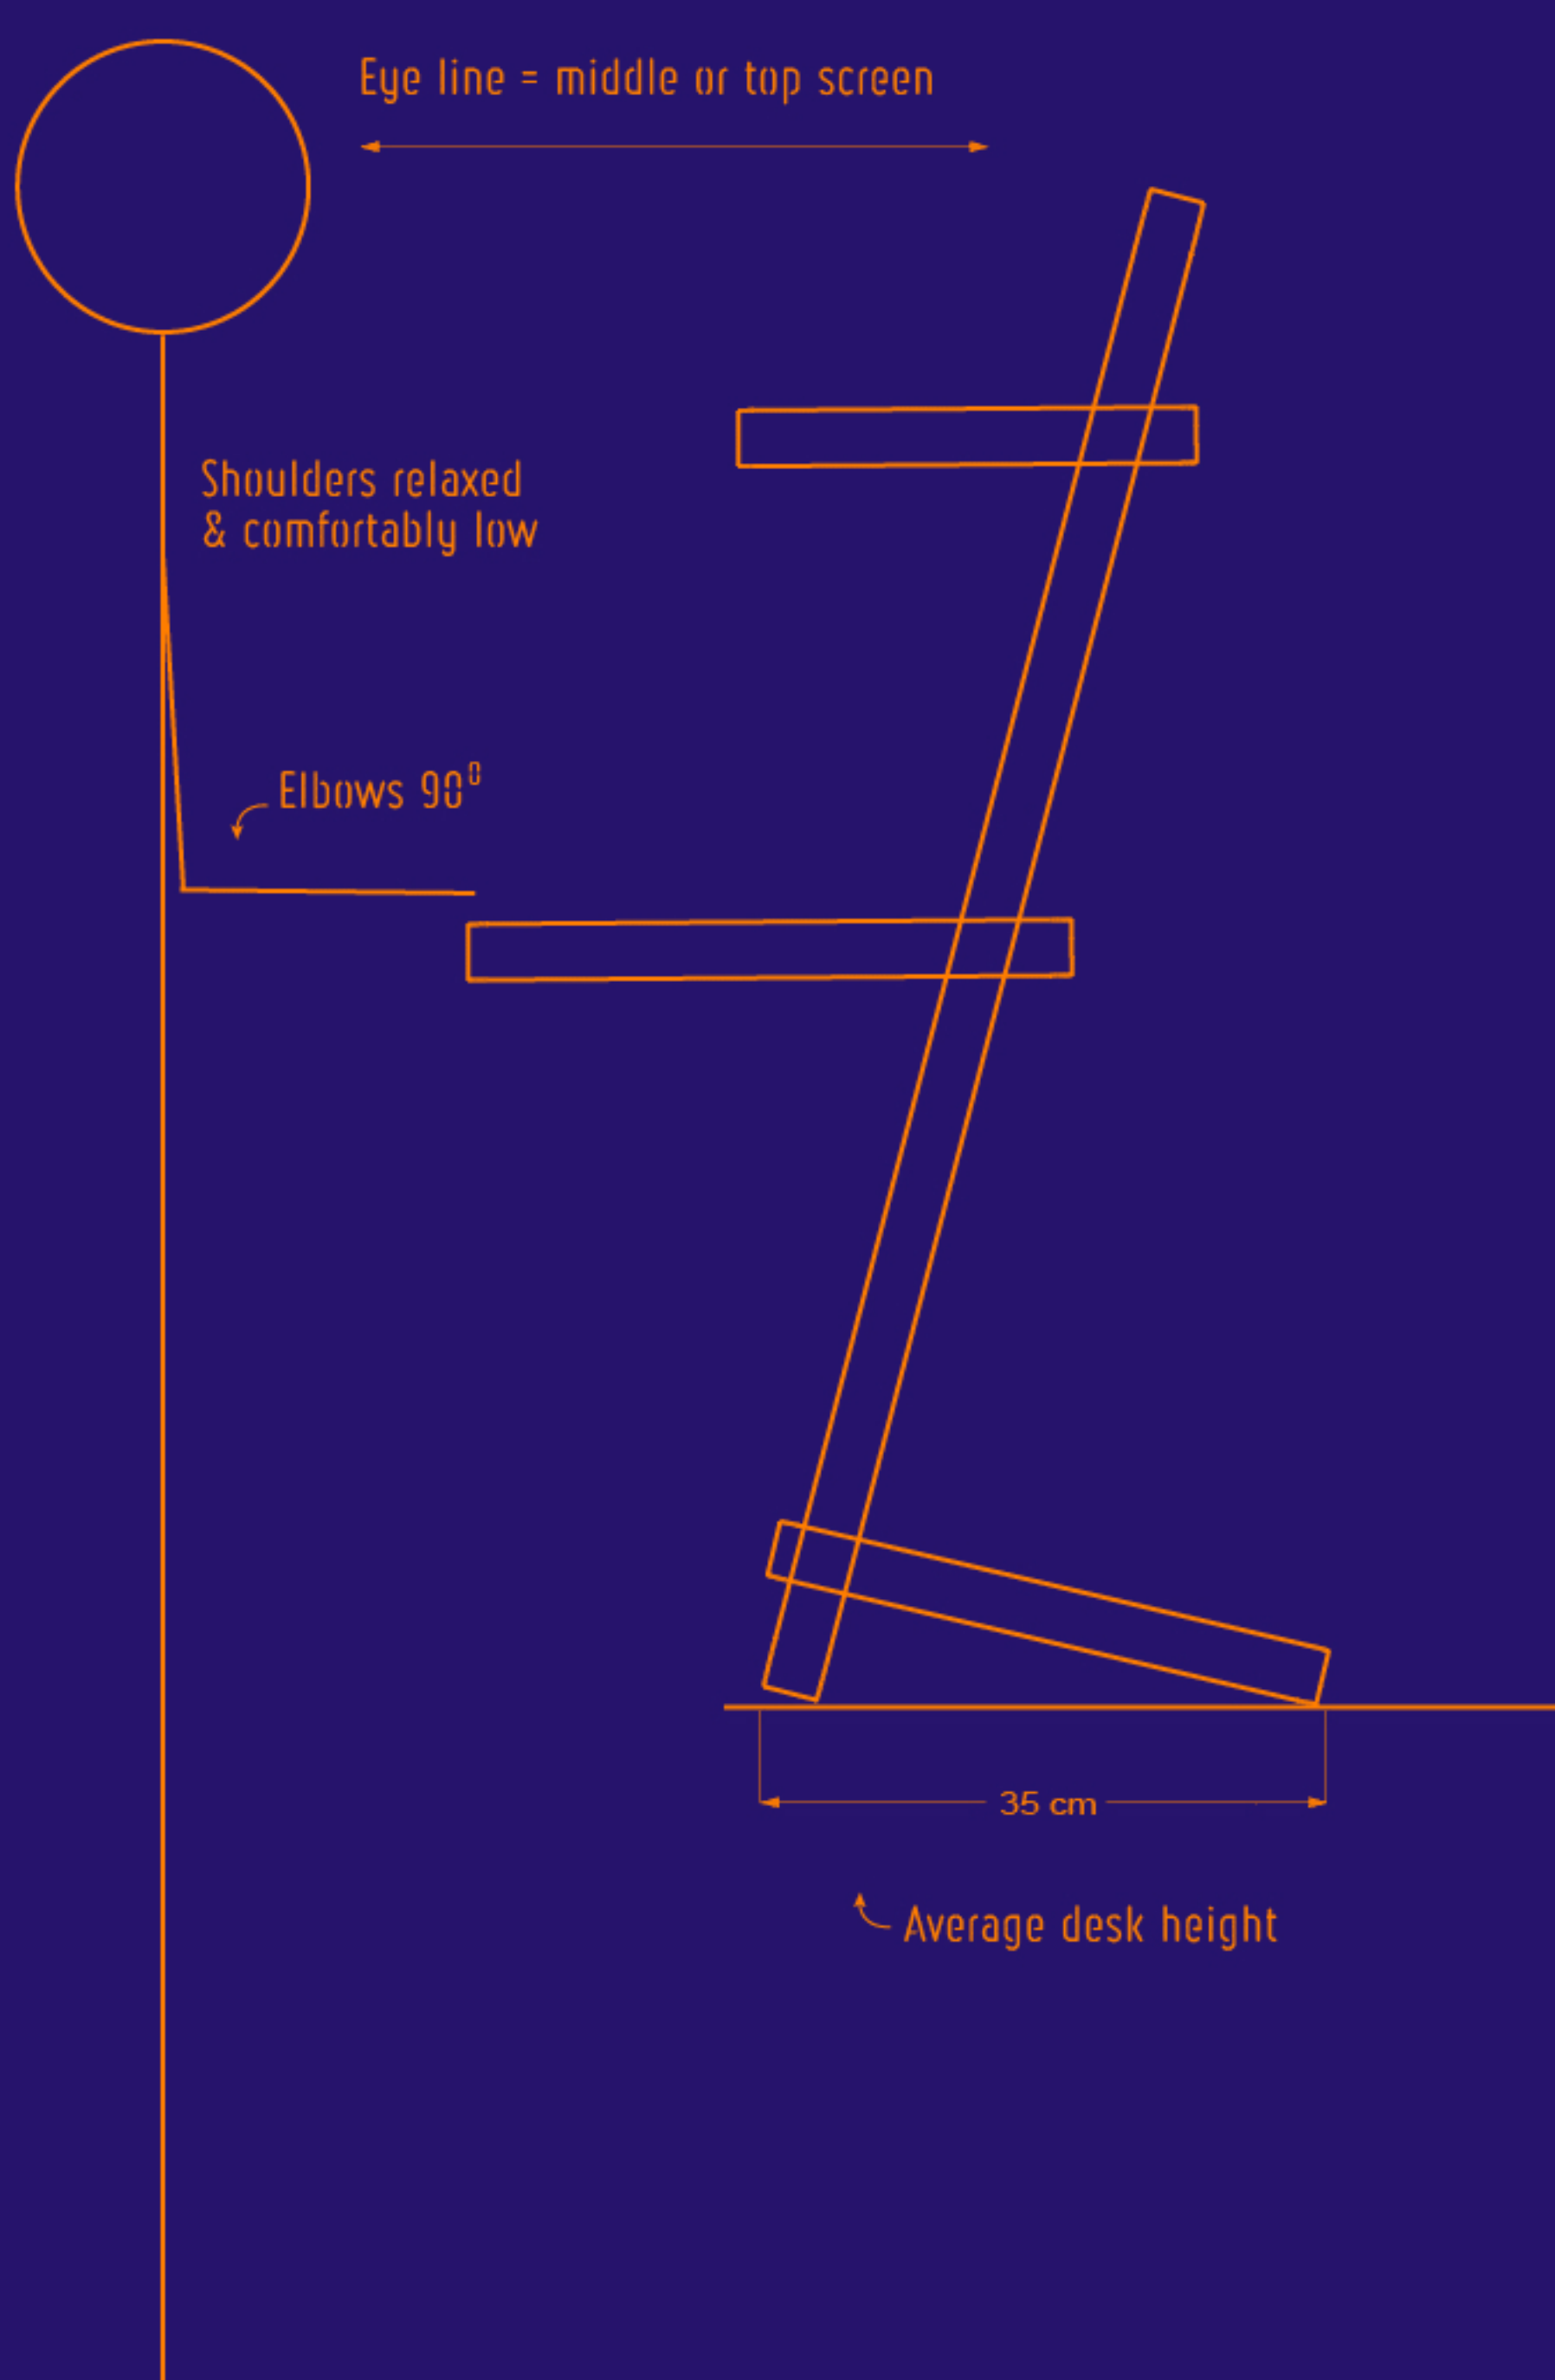

Upstaa

Upstaa XL

Top shelf for both

Stand
(one size fit's all).

Preferred setting
(This is just an advice.
Always listen to your body
and feel what's nice
for your situation).